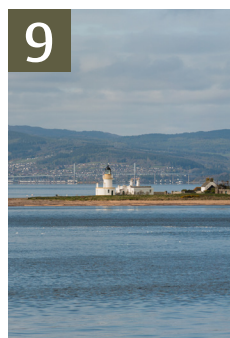

9 What animal can you often see in the Moray Firth from the rampart of Fort George?