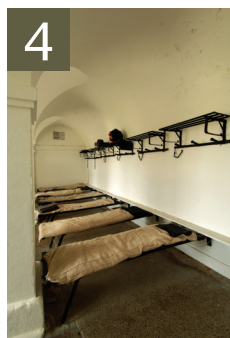

2 What animal's head is on the plaque above the archway inside the main gate?

3 What colour are the walls of the Black Hole?

4 How many beds are in the guard room?

5 How many guns can you count around the ramparts?

6 What colour feathers do soldiers of the Black Watch regiment wear in their caps?

7 How many guns are there in the three historic barrack rooms?

8 What musical instrument is on display in the Grand Magazine?