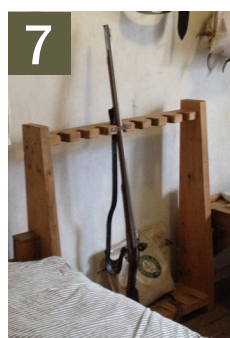

2 What animal's head is on the plaque above the archway inside the main gate?

3 What colour are the walls of the Black Hole?

4 How many beds are in the guard room?

5 How many guns can you count around the ramparts?

6 What colour feathers do soldiers of the Black Watch regiment wear in their caps?

7 How many guns are there in the three historic barrack rooms?

8 What musical instrument is on display in the Grand Magazine?